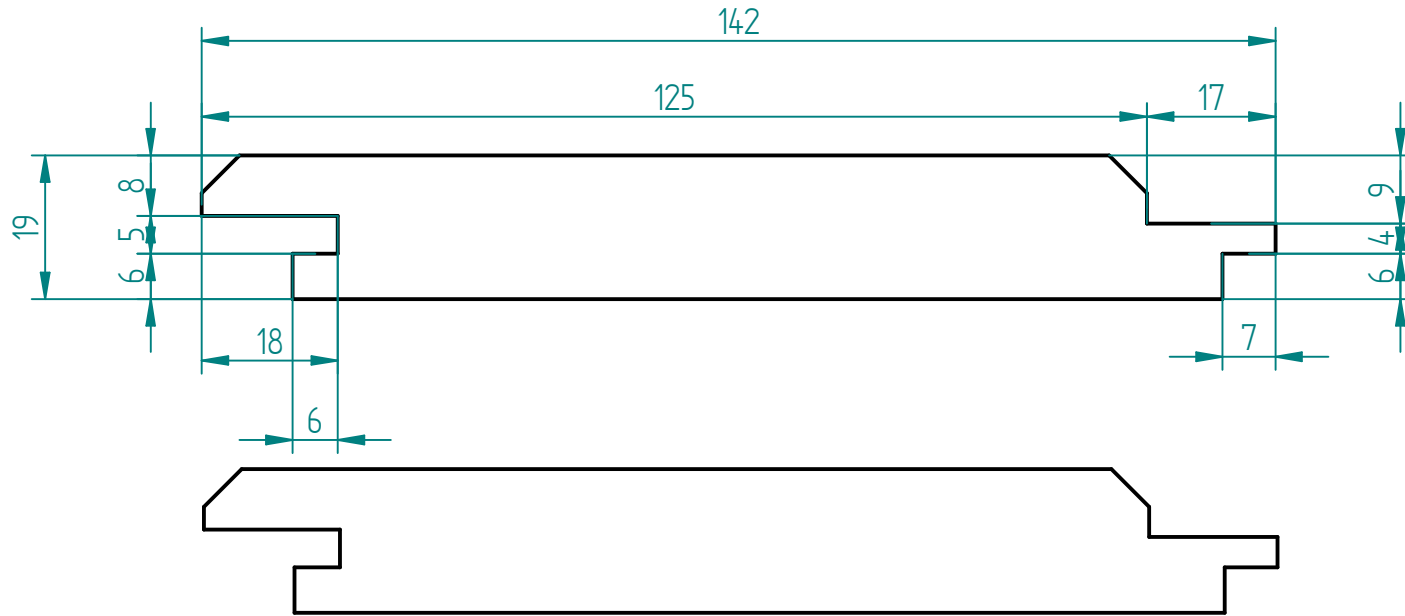

IWC3 Cladding Profile

Tongue and Groove, V-Jointed Cladding

For Horizontal or Vertical Installation

Instant pricing calculator at
www.iwood.co.uk

iWood Timber Ltd

01889 279 018

REVISION HISTORY			
REV	DESCRIPTION	DATE	APPROVED

	NAME	DATE			
DRAWN	davidc	05/08/15			
CHECKED			TITLE		
ENG APPR					
MGR APPR					
UNLESS OTHERWISE SPECIFIED DIMENSIONS ARE IN MILLIMETERS ANGLES ±X.X° 2 PL ±X.XX 3 PL ±X.XXX			SIZE	DWG NO	REV
			A4		
SCALE:			WEIGHT:	SHEET 1 OF 1	